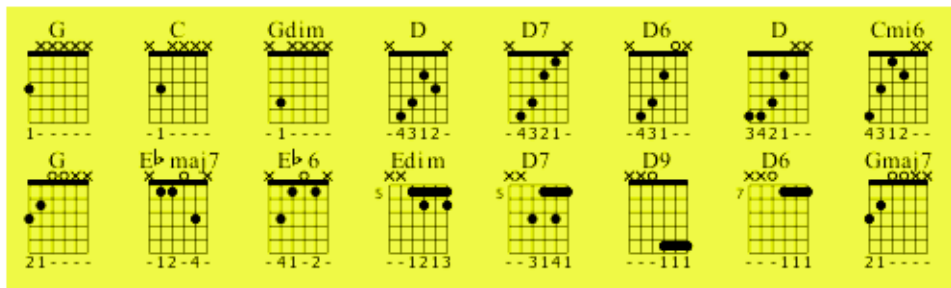

Standard tuning

Moderate ♩ = 120

S-Gt

Musical notation for S-Guitar, measures 1-2. Chords: G, C, Gdim. Includes treble clef, staff with notes, and TAB with fret numbers.

Musical notation for S-Guitar, measures 3-4. Chords: D, D7, D6, D, Cmi6, G. Includes treble clef, staff with notes, and TAB with fret numbers.

Musical notation for S-Guitar, measures 5-6. Chords: G, C, Gdim. Includes treble clef, staff with notes, and TAB with fret numbers.

Musical notation for S-Guitar, measures 7-9. Chords: Eb maj7, Eb 6, Edim, D7, D9, D6, Gmaj7. Includes treble clef, staff with notes, and TAB with fret numbers.

E-Bass

Musical notation for E-Bass, measures 1-4. Includes bass clef, staff with notes, and TAB with fret numbers.

Musical notation for E-Bass, measures 5-9. Includes bass clef, staff with notes, and TAB with fret numbers.